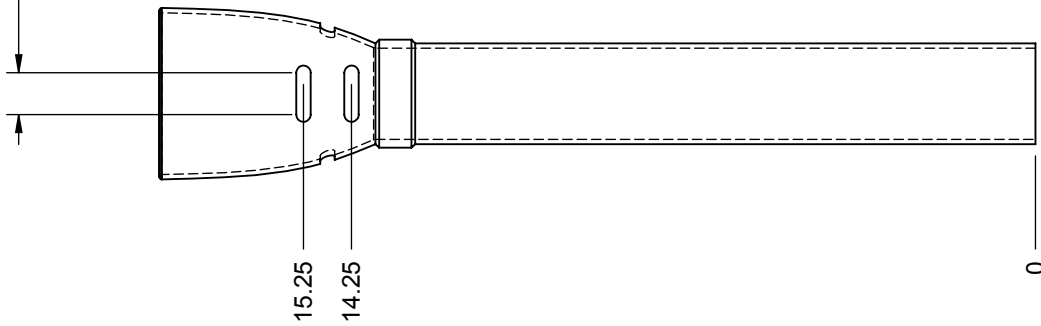

.88 TYP SLOT THRU

$\text{Ø}2.10$

30MM BARREL 3, CANNON ASSY