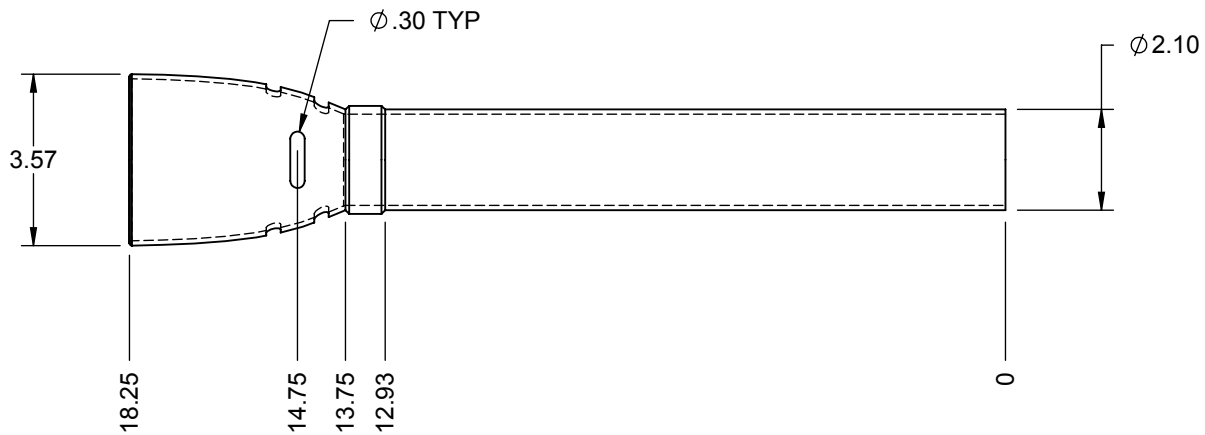

.88 TYP SLOT THRU

$\text{Ø}2.10$

30MM BARREL 3, CANNON ASSY