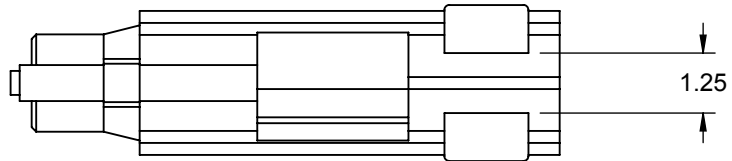

THIS CUT IS FOR AMMO FEED

FRONT

EXTRA PROJECTED VIEWS