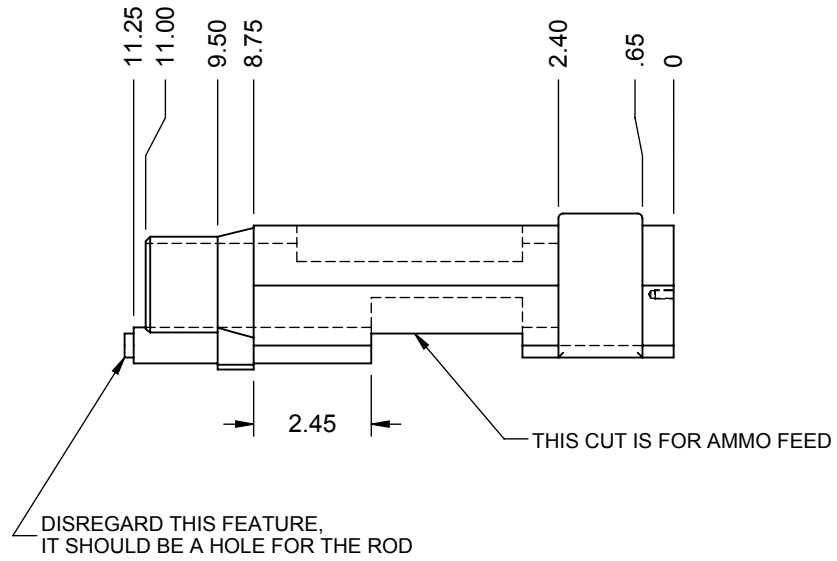

THIS CUT IS FOR AMMO FEED

FRONT

EXTRA PROJECTED VIEWS