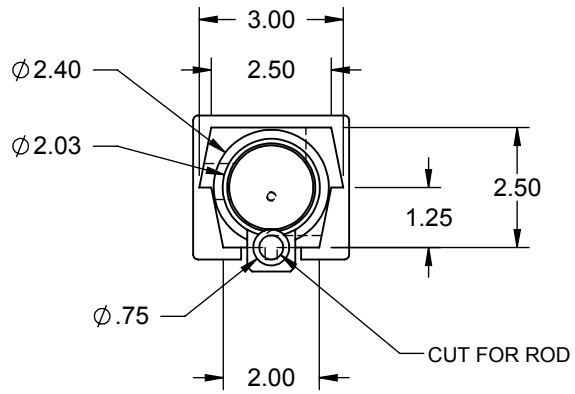

THIS CUT IS FOR AMMO FEED

FRONT

EXTRA PROJECTED VIEWS