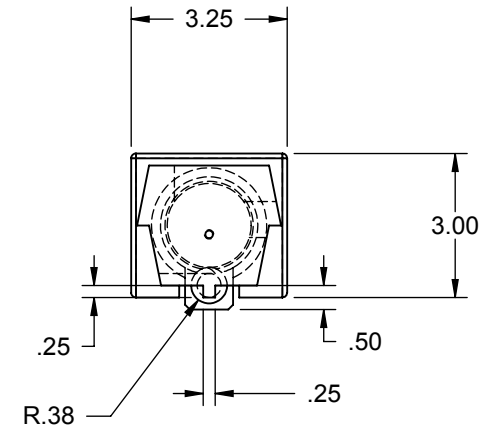

THIS CUT IS FOR AMMO FEED

FRONT

EXTRA PROJECTED VIEWS